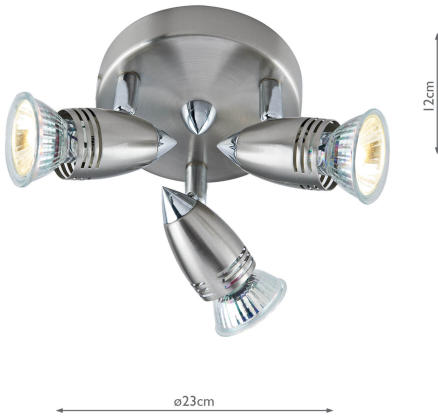

GEM7646

## Gemini 3 Light Plate Spotlight Satin Chrome (Multipack)

RRP

**£230.40** (inc VAT)

### TECHNICAL DATA

<b>Measurements</b>	H12 x Ø23cm
<b>Fixing Plate Dimensions</b>	H2.5 x Ø12cm
<b>Finish</b>	Satin Chrome
<b>Material</b>	Metal
<b>Nett Weight (kg)</b>	0.5 kg
<b>Primary Light:</b>	
<b>Lamp</b>	3 x 50w max GU10 Reflector
<b>Recommended Lamp</b>	BUL-GU10-LED-8